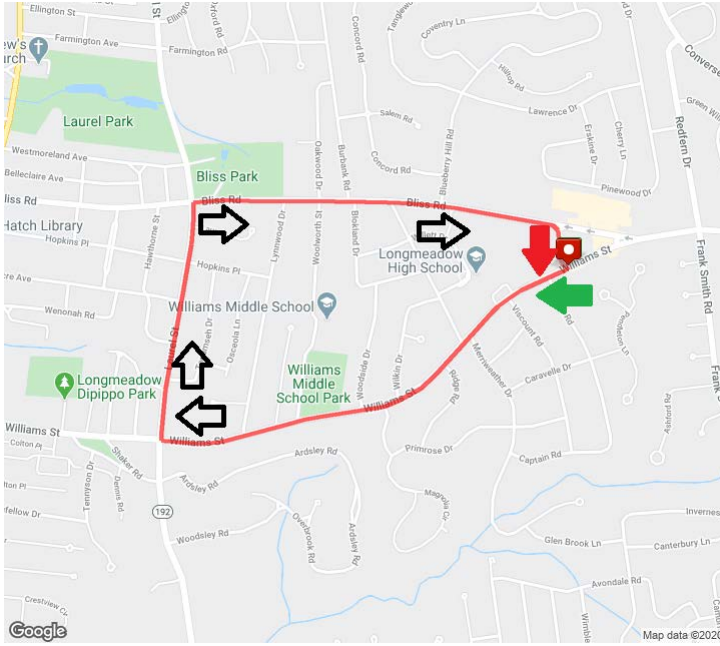

Big Y Start- 2.45 Miles, Williams-Laurel-Bliss

Distance: 2.45 mi

Elevation Gain: 0 ft

Elevation Max: 0 ft

Notes

- 0.00 mi** Head DOWN Williams St toward Captain Rd
- 1.02 mi** Turn right onto Laurel St
- 1.03 mi** Head north on Laurel St toward Dartmouth Rd
- 1.55 mi** Turn right onto Bliss Rd
- 1.56 mi** Head east on Bliss Rd toward Lynnwood Dr
- 2.35 mi** Turn right onto Bliss Ct
- 2.45 mi** End at Big Y