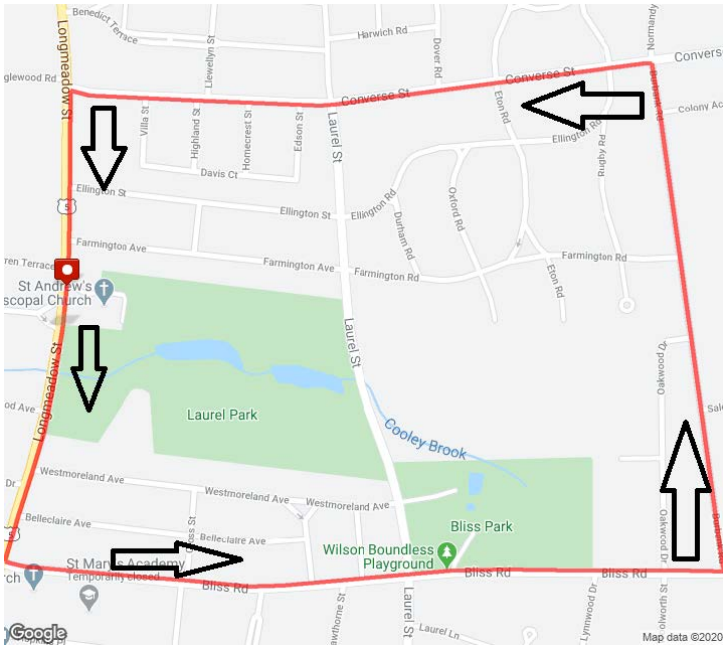

**St Andrew's Start 2.5 miles**

Distance: 2.53 mi  
 Elevation Gain: 0 ft  
 Elevation Max: 0 ft

- 0.00 mi** Head south on Longmeadow St toward Meadowbrook Rd
- 0.31 mi** Head south on Longmeadow St toward Emerson Rd
- 0.31 mi** Turn left onto Bliss Rd
- 1.11 mi** Turn left onto Burbank Rd
- 1.12 mi** Head north on Burbank Rd toward Salem Rd
- 1.68 mi** Turn left onto Converse St
- 1.69 mi** Head west on Converse St toward Rugby Rd
- 2.32 mi** Head south on Longmeadow St toward Ellington St
- 2.54 mi** End at St Andrew's