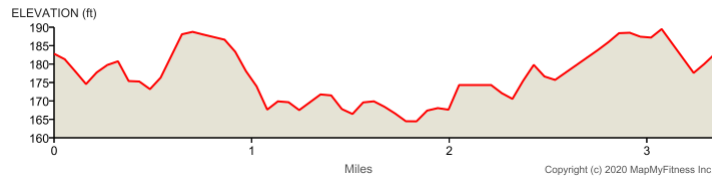

Big Y Start- 3.25 Miles, Williams-LM-Bliss

Distance: 3.35 mi
 Elevation Gain: 39 ft
 Elevation Max: 190 ft

- 0.00 mi** Head DOWN on Williams St toward Captain Rd
- 1.48 mi** Turn right onto Longmeadow St
- 1.59 mi** Turn right on Bliss Rd (*mileage marker may be inaccurate*)
- 1.99 mi** Head east on Bliss Rd toward Cross St
- 3.24 mi** Turn right onto Bliss Ct
- 3.34 mi** End at Big Y