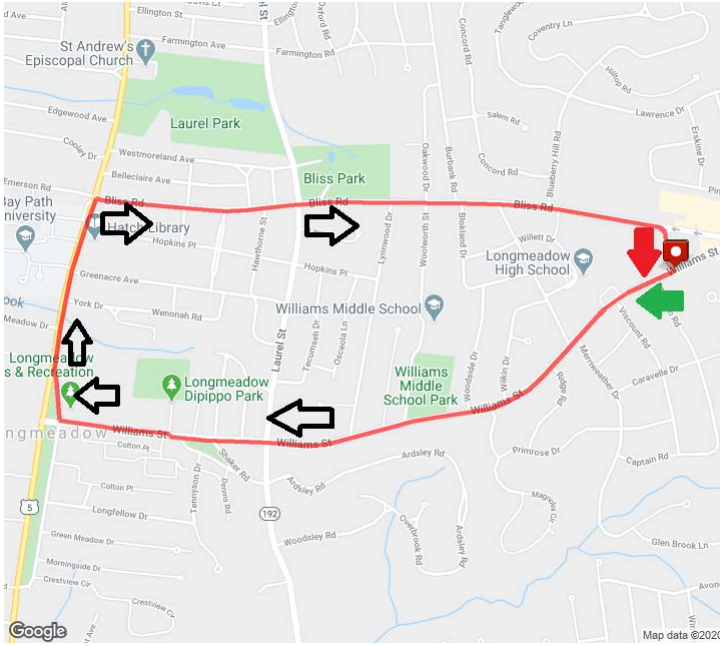

Big Y Start- 3.25 Miles, Williams-LM-Bliss

Distance: 3.35 mi
 Elevation Gain: 39 ft
 Elevation Max: 190 ft

- 0.00 mi** Head DOWN on Williams St toward Captain Rd
- 1.48 mi** Turn right onto Longmeadow St
- 1.59 mi** Turn right on Bliss Rd (*mileage marker may be inaccurate*)
- 1.99 mi** Head east on Bliss Rd toward Cross St
- 3.24 mi** Turn right onto Bliss Ct
- 3.34 mi** End at Big Y