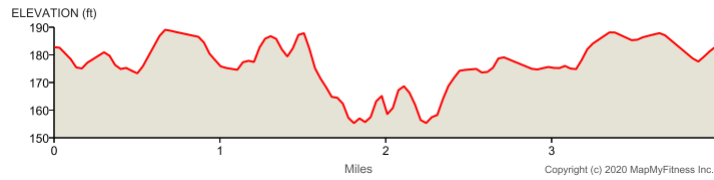

Big Y Start- 4.0 Miles (Ardley)

Distance: 3.99 mi
 Elevation Gain: 61 ft
 Elevation Max: 189 ft

- 0.00 mi** Head southwest on Williams St toward Captain Rd
- 1.02 mi** Turn left onto Laurel St
- 1.03 mi** Head south on Laurel St toward Shaker Rd
- 1.11 mi** Turn left onto Ardsley Rd
- 1.86 mi** Continue onto Overbrook Rd
- 2.05 mi** Turn left on Woodsley Rd toward Shaker Rd
- 2.33 mi** Turn right onto Shaker Rd
- 2.47 mi** Continue onto Laurel St
- 3.09 mi** Turn right onto Bliss Rd
- 3.10 mi** Head east on Bliss Rd toward Lynnwood Dr
- 3.89 mi** Turn right Bliss Ct toward Williams St
- 3.99 mi** End at Big Y